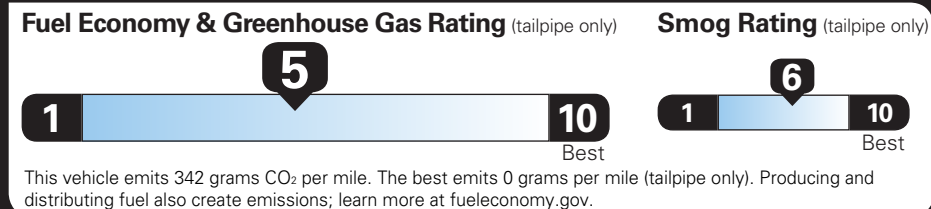

TOTAL VEHICLE PRICE* \$40,980.00

EPA DOT Fuel Economy and Environment

Gasoline Vehicle

Fuel Economy **26** MPG
combined city/hwy

25 city

29 highway

3.8 gallons per 100 miles

EQUINOX AWD

Small SUVs range from 14 to 138 MPG. The best vehicle rates 146 MPGe.

You spend **\$1,000** more in fuel costs over 5 years compared to the average new vehicle.

Annual fuel cost **\$1,800**

Actual results will vary for many reasons, including driving conditions and how you drive and maintain your vehicle. The average new vehicle gets 29 MPG and costs \$8,000 to fuel over 5 years. Cost estimates are based on 15,000 miles per year at \$3.10 per gallon. MPGe is miles per gasoline gallon equivalent. Vehicle emissions are a significant cause of climate change and smog.